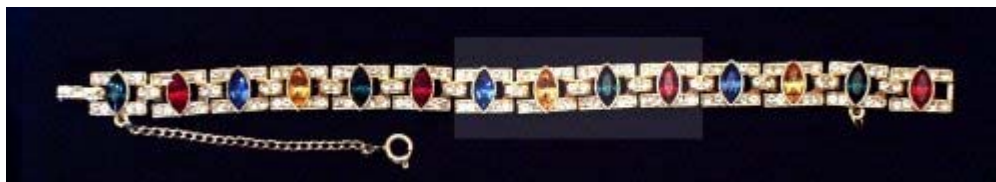

OES Special Bracelet
B946ES $80 each